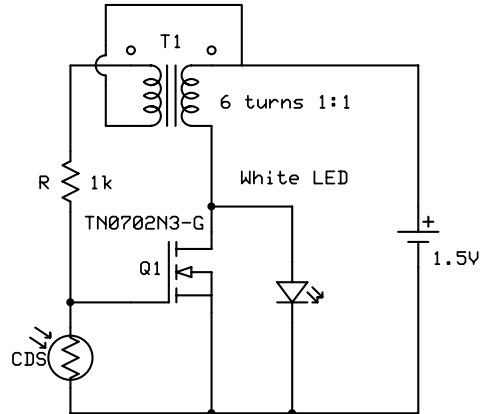

Ferrite Core T1
FAIR-RITE 2643002402/C1

Ferrite Core T1
FAIR-RITE 2643002402/C1

Light sensitive version
Turns off during the day

Botronics

Mosfet Joule Thief

W.D Sherman

Rev 1.0

1/3/2009