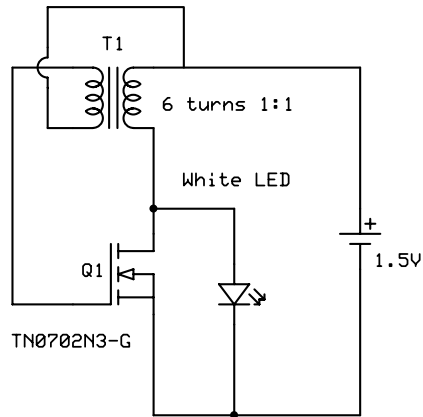

Ferrite Core T1
FAIR-RITE 2643002402/C1

Ferrite Core T1
FAIR-RITE 2643002402/C1

Light sensitive version
Turns off during the day

Botronics

Mosfet Joule Thief

W.D Sherman

Rev 1.0

1/3/2009